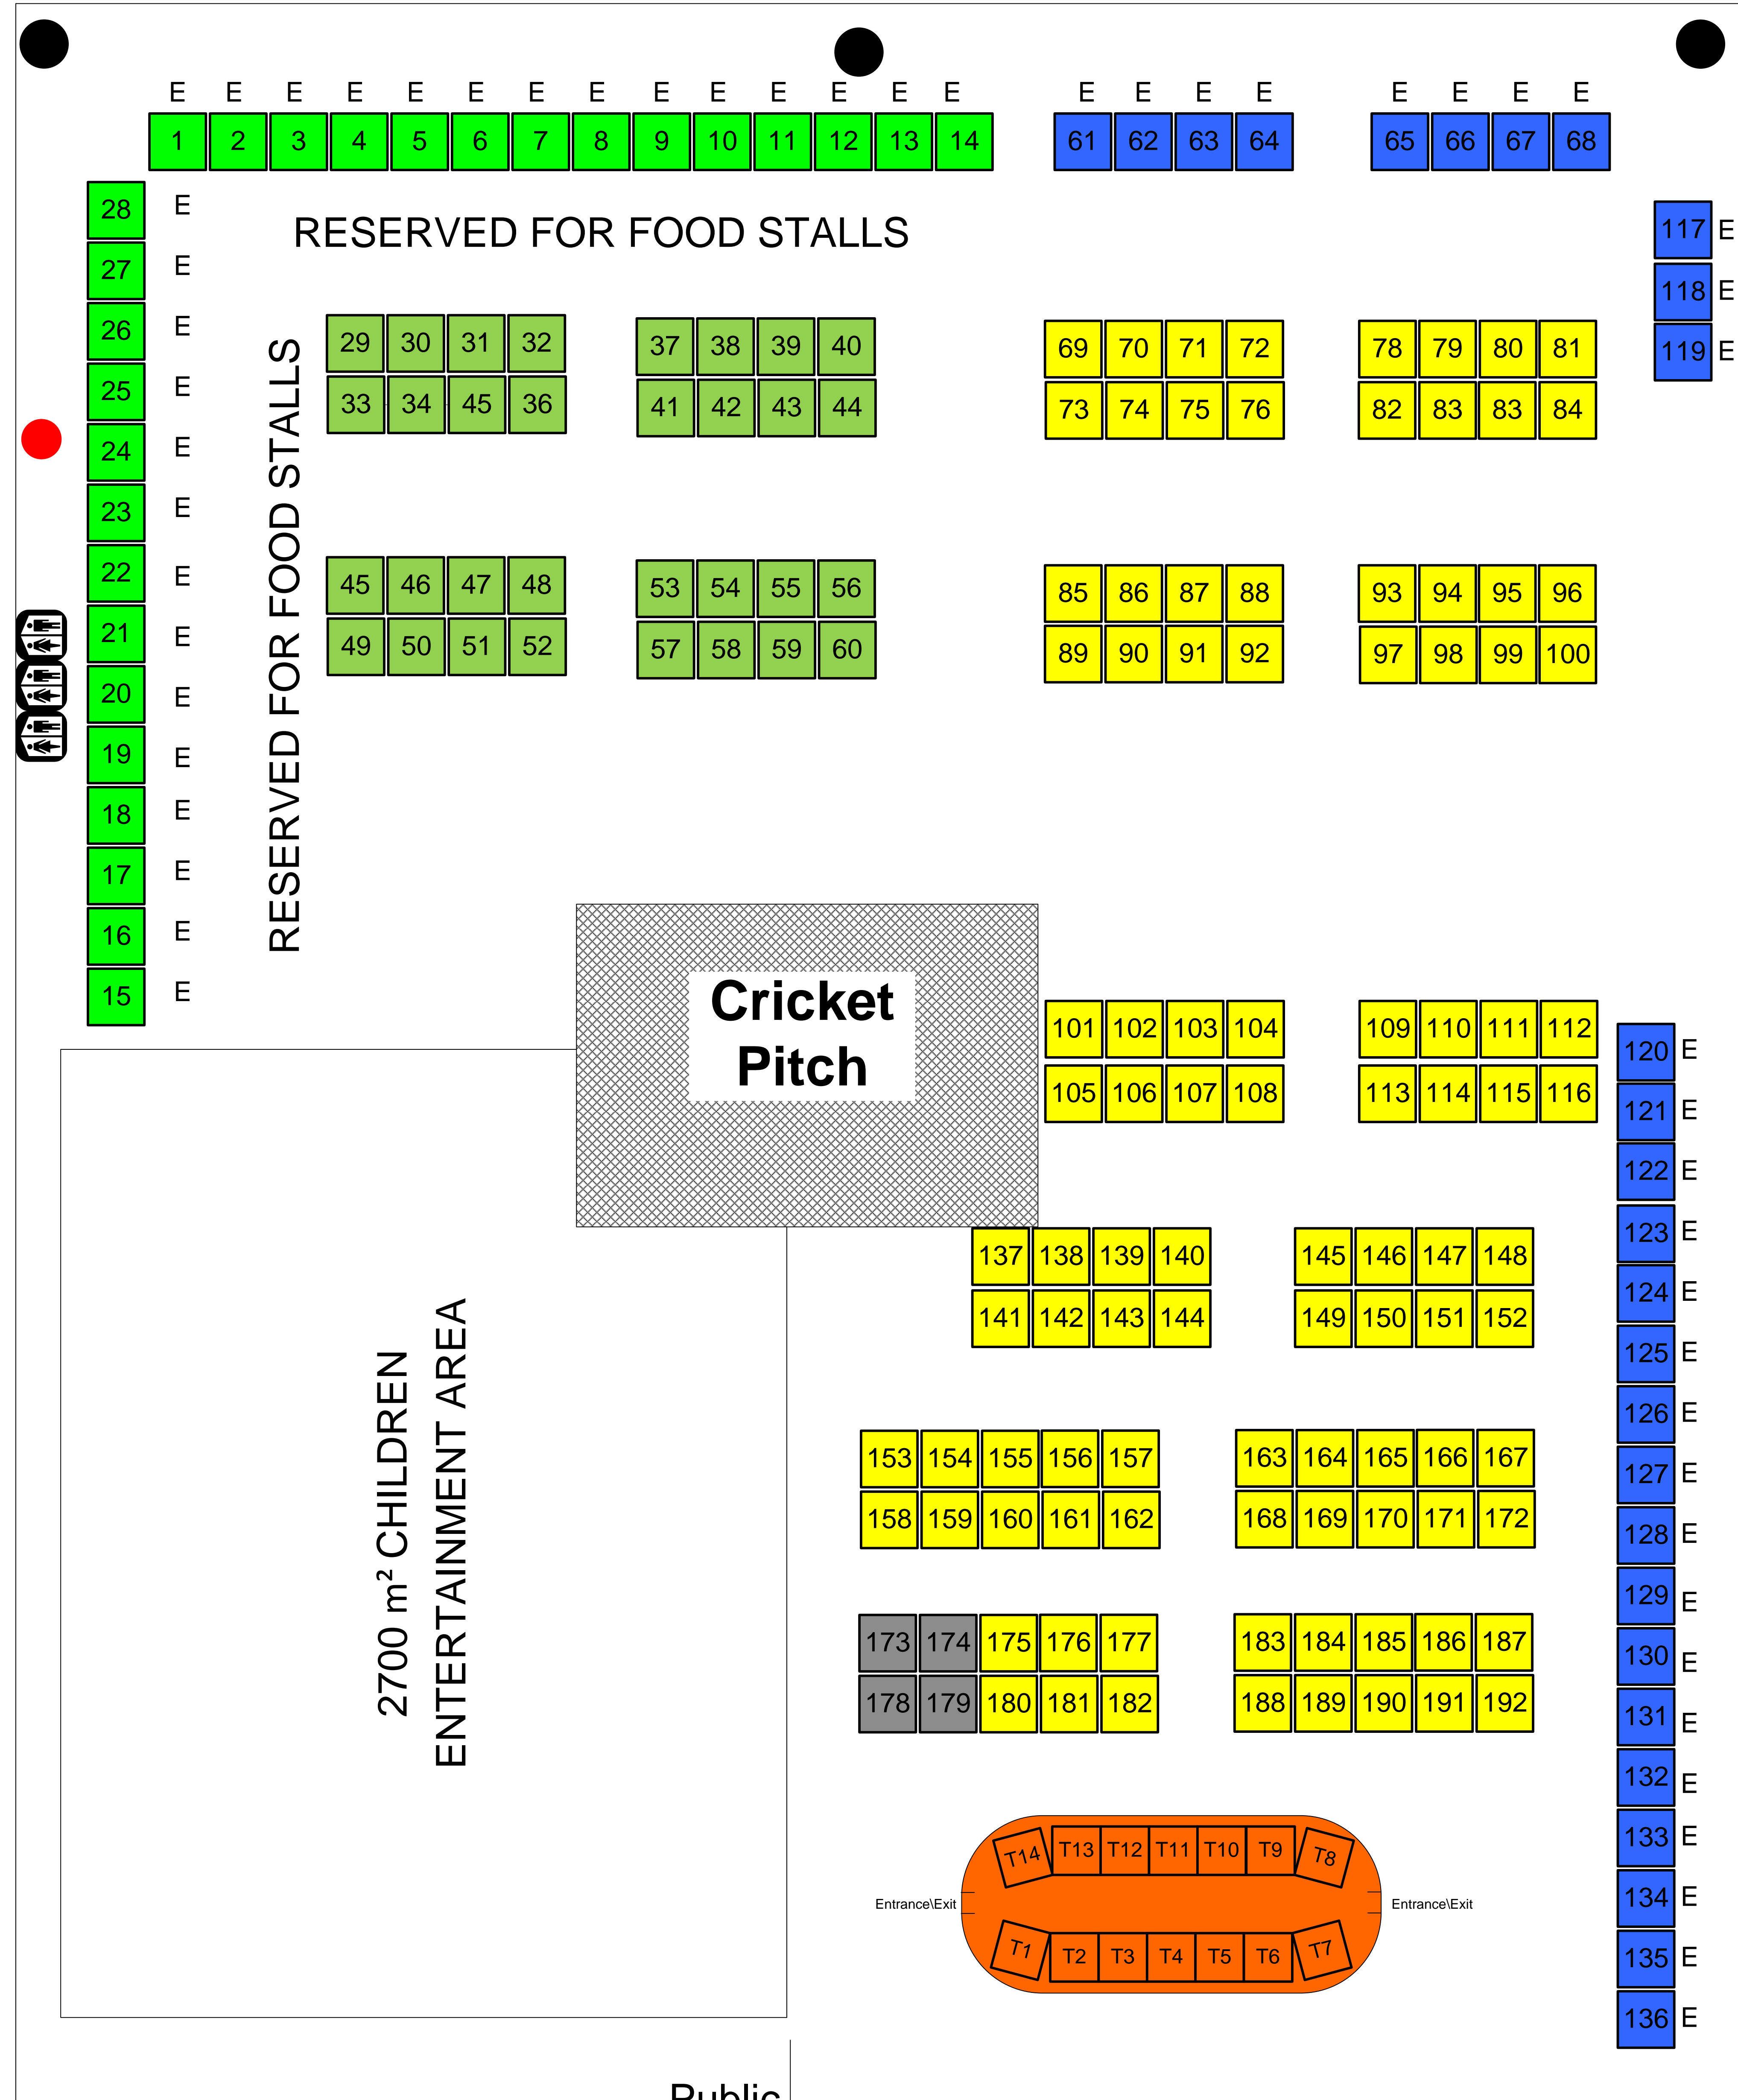

GONUBIE MAIN ROAD

182	Food Stalls R500.00 Power Available-R100.00	182	Food Stalls R450.00 NO Power Available
182	Blue Stalls R500.00 Power Available-R100.00	T1	Tent Stalls R500.00 NO Power Available
182	Yellow Stalls R400.00 NO Power Available		

Grass Embankment

Scale 1:200  
206 Stalls